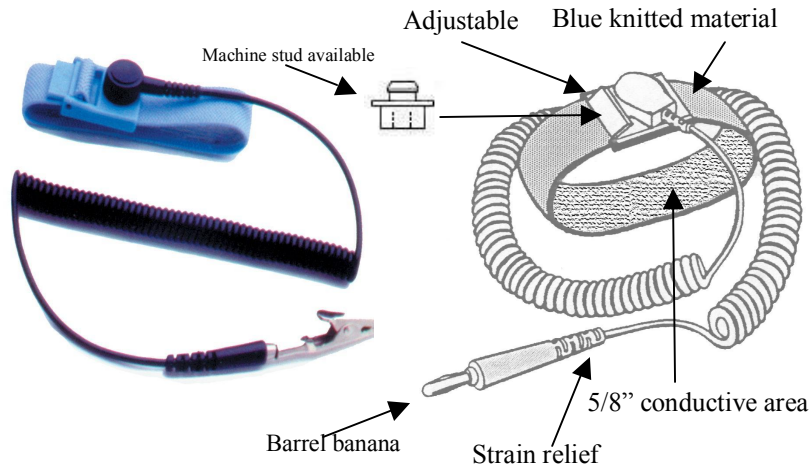

Botron High Quality Adjustable wrist strap set with 6' or 12' standard coil cord design provides the performance and reliability of a metal band with the comfort of cloth. The B9008 adjustable wrist strap has the largest conductive area on the market. This blue knitted material has a soft outer area and the 5/8" conductive area on the inside. Unlike many others which have 3-5 rows of conductive thread, Botron=s has a 5/8" area of solid conductive material. Thus, a better contact area. **Disclaimer.** All statements of technical information are believed to be true and are based upon tests we believe to be reliable. The proper use and application for this product must be the responsibility of the user. The statements herein shall have no force or effect.

PROPERTIES SPECIFICATIONS

| | |
|-------------------------|------------------------------------|
| Material: | Blue knitted 3/4" wide |
| Plate: | Stainless |
| Snap: | 1/8" machined or stamped also 1/4" |
| Size: | One size fits all |
| Resistor: | One |
| Top: | Insulating BS |
| Conductive area: | 5/8" wide (best on the market) |
| Circumference: | 12" |
| Coil Cord: | 6ft & 12' |
| Banana: | Barrel |

CONDUCTIVE AREA CHALLENGE

5/8" versus 3-4 rows
 Many wrist straps have 3-4 rows of conductive threads. Botron has a 5/8" conductive area, providing better contact with the skin, better discharge, and less latent failures.

- OTHER PRODUCTS:**
- B9028 12' wrist strap set 1/8" snap
 - B9004 6' wrist set 1/4" snap
 - B9024 12' wrist set 1/4" snap
 - B9018 6' lightweight set 1/8" snap
 - B9010 10' lightweight set 1/8" snap
 - B9038 Adjustable band only 1/8" snap
 - B9034 Adjustable band only 1/4" snap