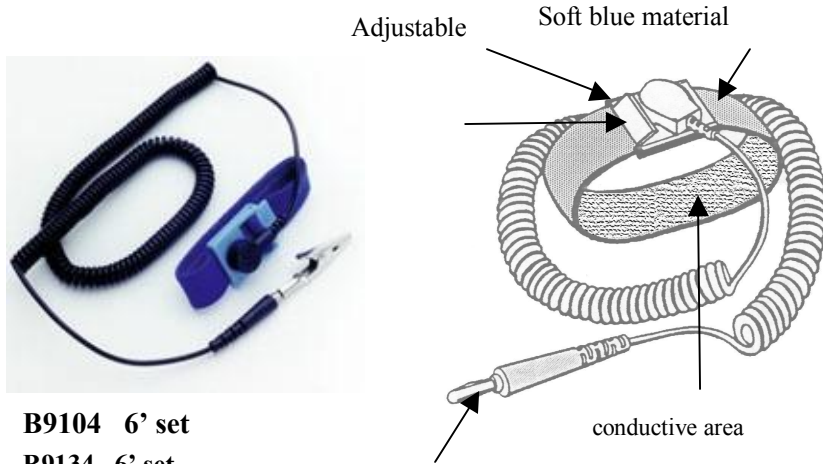

Botron High Quality Adjustable Comfort wrist strap is unsurpassed, because of its soft conductive band material. Comes with 6' or 12' standard coil cord design provides the performance and reliability of a metal band with the comfort of cloth. The **B9104** comfort adjustable wrist strap has the large conductive area. This blue knitted material has a soft outer area and conductive area on the inside. **Disclaimer.** All statements of technical information are believed to be true and are based upon tests we believe to be reliable. The proper use and application for this product must be the responsibility of the user. The statements herein shall have no force or effect.

B9104 6' set

B9134 6' set

B9144 band only' Barrel banana Strain relief

PROPERTIES	SPECIFICATIONS
------------	----------------

Material:	Soft blue knitted 3/4" wide
Plate:	Stainless
Snap:	1/4"
Size:	One size fits all
Resistor:	One
Top:	Insulating BS
Circumference:	12"
Coil Cord:	6ft & 12'
Banana:	Barrel type

OTHER PRODUCTS:

- B9328** 12' burgundy wrist strap set 1/8" snap
- B9338** Burgundy band only 1/8" snap
- B9024** 12' wrist set 1/4" snap
- B9018** 6' lightweight set 1/8" snap
- B9010** 10' lightweight set 1/8" snap
- B9038** Adjustable band only 1/8" snap
- B9034** Adjustable band only 1/4" snap