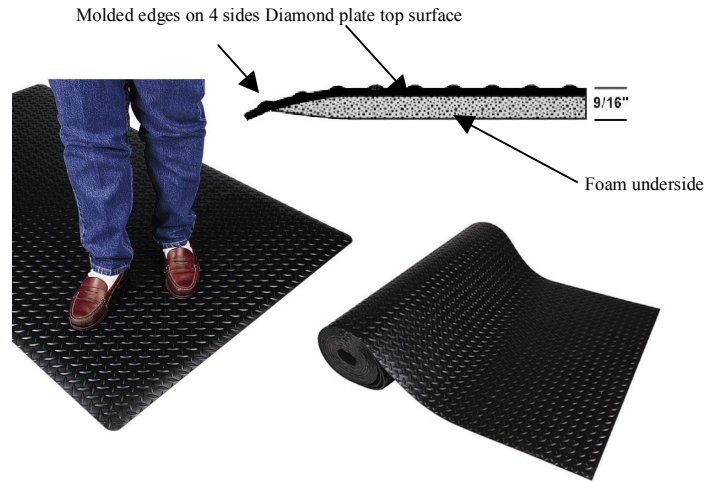

Botron High Quality Type DP **B4023** Energy-absorbing dissipative diamond plate anti-fatigue mats and rolls 9/16" thickness provides excellent cushioning and long wear. The top surface is a durable soil resistant solid vinyl and soft foam backing. When you need to stand on the floor this product provides a static safe anti fatigue work area. Meets ANSI/ESD and EIA-625 ESD standards. Cut mats come with B9201 floor ground; rolls do not come with grounding hardware. **Disclaimer.** All statements of technical information are believed to be true and are based upon tests we believe to be reliable. The proper use and application for this product must be the responsibility of the user. The statements herein shall have no force or effect.

Cut mats come with B9701 floor mat ground Runners, must order grounding hardware separately Always let mat lay-out for 24-48 hours

PROPERTIES

Material:
Thickness:
RTG:
RTT:
Charge Decay:
Texture:
Color:
Sizes:
Testing:

SPECIFICATIONS

Vinyl & Foam
 9/16"
 10⁵-10⁶
 10⁵-10⁶
 <0.01Sec
 Diamond
 Black
 2'x3', 3'x5', 3'x25', 3'x75', 4'x75'
 100volts @ 50% relative humidity

Diamond Plate Anti-Fatigue

B4023 2'x3'diamond plate anti fatigue mat w/grd
B4035 3'x5'diamond plate anti fatigue mat w/grd
B40325 3'x25'diamond plate anti fatigue runner
B40375 3'x75'diamond plate anti fatigue runner
B40475 4'x75'diamond plate anti fatigue runner