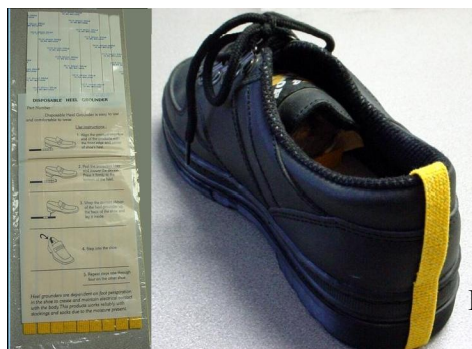

Botron Bright yellow disposable dissipative heel grounders are made from the best products on the market. These units are ideal for visitors and will cut the cost of using high priced standard heel grounders. They are one size fits all and provide excellent visibility. All visitors must wear two grounders. **Disclaimer.** All statements of technical information are believed to be true and are based upon tests we believe to be reliable. The proper use and application for this product must be the responsibility of the user. The statements herein shall have no force or effect.

Release paper with pressure sensitive adhesive

Bright yellow material with conductive fibers

B750368

INSTALLATION

- Remove release paper
- Stick on bottom of heel of shoe
- Pull material tight up and tuck into shoe
- Step firmly onto pressure sensitive area and tear off excess material at serrations.

PROPERTIES

SPECIFICATIONS

RTT:	5x10 ⁶
Material:	Dissipative material
Tab:	15" long
Charge Decay:	<0.01Sec
Size:	15"
Color:	Bright yellow
Fastening system:	Pressure sensitive adhesive
Packing:	100 per. bag