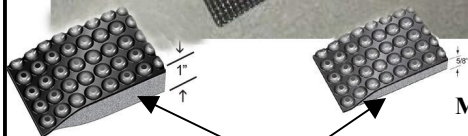

Botron High Quality Type RC **B4723** Relax Comfort anti-fatigue mats and rolls in two thickness 5/8" and 1". The unique molded domed surface provides the simplest and most effective way to reduce worker fatigue. The conductive top surface with a sponge base encourages subtle movement of leg and calf muscles which in turn promotes blood flow. We offer many sizes (see below). When you need to stand on the floor this product provides a static safe anti fatigue work area. Meets ANSI/ESD and EIA-625 ESD standards. Cut mats come with **B9201** floor ground; rolls do not come with grounding hardware. **Disclaimer.** All statements of technical information are believed to be true and are based upon tests we believe to be reliable. The proper use and application for this product must be the responsibility of the user. The statements herein shall have no force or effect.

Molded Domed surface
5/8" Heavy Duty
1" Super Duty

Molded edges on 4 sides

Molded Domed Anti-Fatigue

Foam underside

Cut mats come with **B9701** floor mat ground
 Runners, must order grounding hardware separately
 Always let mat lay-out for 24-48 hours

B9701

PROPERTIES

SPECIFICATIONS

Material:	Vinyl & Foam
Thickness:	5/8" (HD) & 1"(SD)
RTG:	10 ⁵ -10 ⁶
RTT:	10 ⁵ -10 ⁶
Charge Decay:	<0.01Sec
Texture:	Molded Domed
Color:	Black
Sizes:	2'x3', 3'x5', 3'x25', 3'x75',4'x75'
Testing:	100volts @ 50% relative humidity