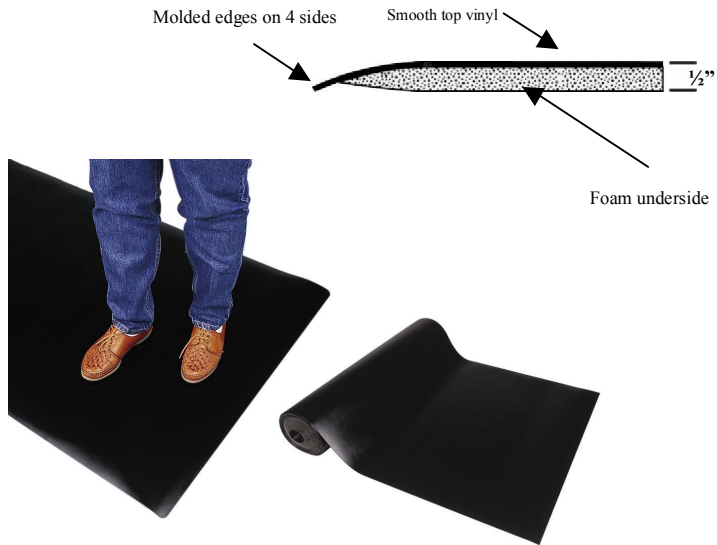

Botron High Quality Type CSA **B5723** Energy-absorbing conductive Smooth Top Anti-Fatigue mats and rolls 1/2" thickness provides excellent cushioning and long wear. The top surface is a durable soil resistant solid vinyl and soft foam backing. When you need to stand on the floor this product provides a static safe anti fatigue work area. Meets ANSI/ESD and EIA-625 ESD standards. Cut mats come with B9201 floor ground; rolls do not come with grounding hardware. **Disclaimer.** All statements of technical information are believed to be true and are based upon tests we believe to be reliable. The proper use and application for this product must be the responsibility of the user. The statements herein shall have no force or effect.

Cut mats come with B9701 floor mat ground
Runners, must order grounding hardware separately
Always let mat lay-out for 24-48 hours

PROPERTIES	SPECIFICATIONS
Material:	Vinyl & Foam
Thickness:	1/2"
RTG:	10 ⁵ -10 ⁶
RTT:	10 ⁵ -10 ⁶
Charge Decay:	<0.01Sec
Texture:	Smooth
Color:	Black
Sizes:	2'x3', 3'x5', 3'x25', 3'x75', 4'x75'
Testing:	10volts @ 50% relative humidity