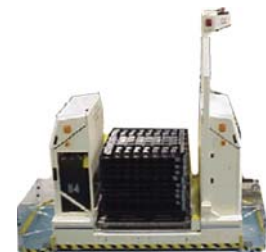

Quad Directional Dual Conveyor Top  
Laser Guided Vehicle  
Load Size: 40" x 48"  
Load Weight: 1,500 lbs/conveyor

Narrow Straddle Fork  
Laser Guided Vehicle  
Load Size: 42" x 48"  
Load Weight: 4,000 lbs  
Lift Height: 5 feet

Shuttle Fork  
Laser Guided Vehicle  
Load Size: 48" x 48" or Single Totes  
Load Weight: 2,500 lbs

Counter Balance Fork  
Laser Guided Vehicle  
Load Size: 48" x 48" Load Weight: 1,800 lbs  
Lift Height: 5 feet

Standard Straddle Fork  
Laser Guided Vehicle  
Load Size: 48" x 48"  
Load Weight: 4,000 lbs Lift Height: 5 feet

Dual Inline Conveyor  
Laser Guided Vehicle  
Load Size: 40" x 48"  
Load Weight: 2,500 lbs/conveyor

Reach/Lift Fork  
Laser Guided Vehicle  
Load Size: 48" X 48"  
Load Weight: 2,500 lbs. Lift Height: 8.5 feet

Counter Balance Fork  
Laser Guided Vehicle  
Load Size: 48" X 48"  
Load Weight: 1,800 lbs. Lift Height: 5 feet